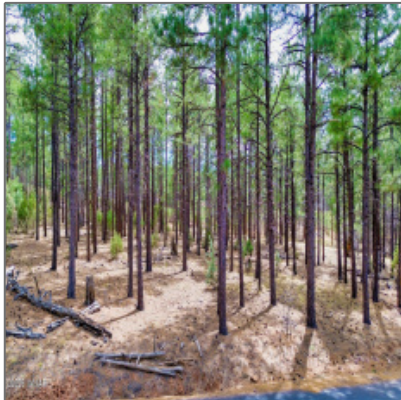

AZ JOSH

3661 Senna Lane, Show
Low, Arizona 85901

- 3661 Senna Lane, Show Low, Arizona 85901

Property [details](#)

Timestamp:	04.23.2025 12:53:08
Status:	Active
Area:	Show Low - Torreon
Direction:	W
Lot Dimensions:	35719.00
Zoning:	Res
Taxes:	826.20
Tax Year:	2023
Waterfront:	No
Short Sale:	No
HOA:	Yes
HOA Fees:	920.00