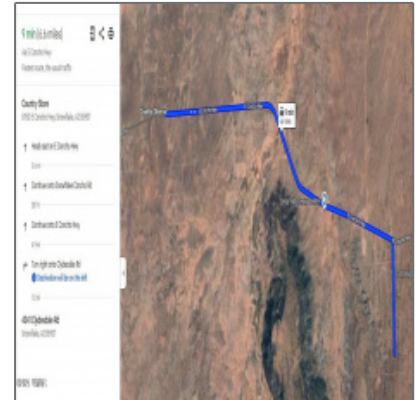

**AZ JOSH**

4341 Clydesdale Road,  
Snowflake, Arizona 85937

- 4341 Clydesdale Road, Snowflake, Arizona 85937

### Property [details](#)

Timestamp:	<b>04.22.2025 19:06:08</b>
Status:	<b>Active</b>
Area:	<b>Snowflake</b>
Lot Dimensions:	<b>49223.00</b>
Zoning:	<b>Gu County</b>
Taxes:	<b>28.94</b>
Tax Year:	<b>2019</b>
Waterfront:	<b>No</b>
Short Sale:	<b>No</b>
HOA:	<b>No</b>
Exterior Features: Other:	<b>Extra Water Storage</b>

### Neighborhood / [Community](#)

Neighborhood / Subdivision:	<b>Ranch of the Golden Horse</b>
School District:	<b>Snowflake</b>
Country:	<b>US</b>
State:	<b>AZ</b>
City:	<b>Snowflake</b>
Zipcode:	<b>85937</b>