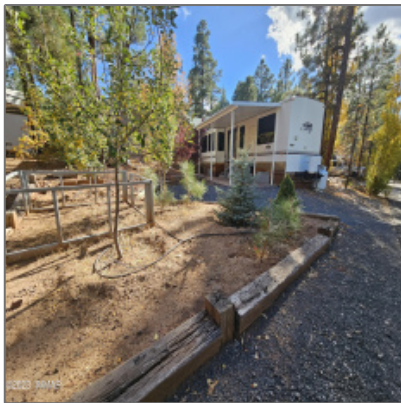

AZ JOSH

2161 Saddlebag Lane, Show Low, Arizona 85901

400 Sqft - 2161 Saddlebag Lane, Show Low,
Arizona 85901

Interior [details](#)

✓ Kitchen: [Microwave, Refrigerator, Gas Range](#)

✓ Fireplace: [Fireplace](#)

Area: **Show Low**

Lot Dimensions: **119 X 120**

Zoning: **Mun**

Taxes: **163.28**

Tax Year: **2019**

Short Sale: **No**

HOA: **Yes**

HOA Fees:	450.00
Garage/Carport:	No
County:	Navajo
Trees on Property:	Yes
Property Adjoins:	Private
Directions To Property:	Vacation Village Drive, left on Saddlebag to prope
HOA Frequency:	Quarterly