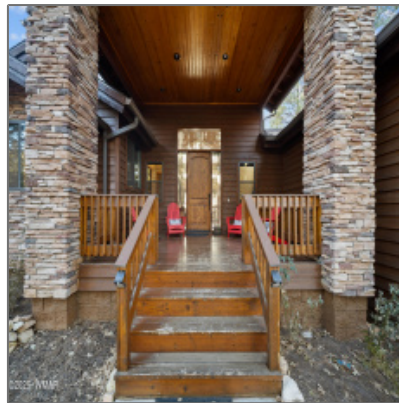

AZ JOSH

810 Rockcross Lane, Show Low, Arizona 85901

2,480 Sqft - 810 Rockcross Lane, Show Low, Arizona 85901

Interior details

✓ Kitchen:	Built-in Dishwasher, Disposal, Microwave, Pantry, Refrigerator, Double Oven, Gas Range
✓ Fireplace:	Pellet
✓ Parking:	2
Interior Features:	Dual Pane Windows, master Bedroom Down, split Bedroom, vaulted Ceiling
✓ Heating System:	Forced Air, Pellet, Natural Gas
✓ Cooling System:	Central A/c

HOA:	Yes
HOA Fees:	925.00
Exterior Features:	Cul-de-sac Lot,deck,deck - Covered,gated Community,gutters/down Spouts,in The Trees,landscaped,on The Fairway,panoramic View,street Paved,tall Pines On Lot
Garage/Carport:	Yes
County:	Navajo
Trees on Property:	Yes
Property Adjoins:	Private
Directions To Property:	Enter Torreon from 260, Enter "Tollgate" Nei
HOA Frequency:	Quarterly