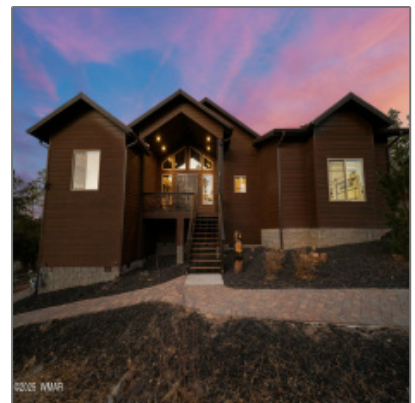

AZ JOSH

2261 Stone Canyon Road,
Show Low, Arizona 85901

2,225 Sqft - 2261 Stone Canyon Road, Show Low,
Arizona 85901

Interior [details](#)

✓ Kitchen:	Built-in Dishwasher, Disposal, Microwave, Pantry, Refrigerator, Gas Range
✓ Fireplace:	Fireplace
✓ Parking:	3
Interior Features:	Co Detector, dual Pane Windows, master Bedroom Down, smoke Detector, split Bedroom, vaulted Ceiling
✓ Heating System:	Forced Air, Natural Gas

✓ Cooling System: **Central A/c**

HOA: **Yes**

HOA Fees: **800.00**

Exterior Features: **Cul-de-sac Lot,deck - Covered,drip System,in The Trees,landscaped,tall Pines On Lot**

Garage/Carport: **Yes**

County: **Navajo**