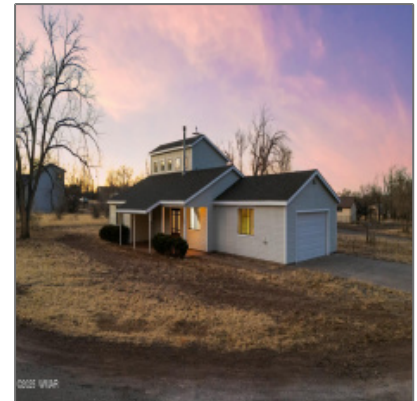

AZ JOSH

723 Tori Circle,
Springerville, Arizona
85938

2,025 Sqft - 723 Tori Circle, Springerville, Arizona
85938

Interior details

✓ Kitchen:	Built-in Dishwasher, Disposal, Electric Range, Microwave, Pantry
✓ Fireplace:	Woodstove
✓ Parking:	2

Short Sale: **No**

HOA: **No**

Exterior Features: **Patio - Covered,street Paved**

Garage/Carport: **Yes**

County: **Apache**

Trees on Property: **Yes**

Property Adjoins: **Private**

Directions To Property: **From the US Highway 60 in Springerville, Turn sout**

Construction [details](#)

Construction: **Wood Frame**
N/A - Other:

Floor Type: **Carpet,laminate,vinyl**

Roof: **Pitched,shingle**

Style: **Multi-level**

Neighborhood / [Community](#)

Neighborhood / Subdivision: **Round Valley Estates**