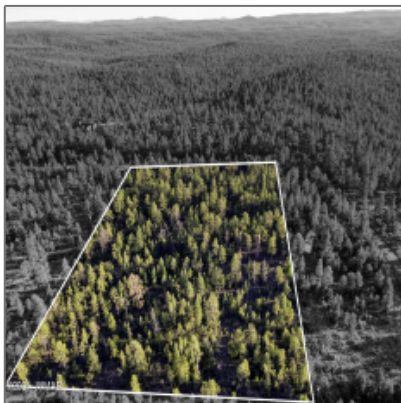

AZ JOSH

TBD Rim Spur, Lakeside, Arizona 85929

- TBD Rim Spur, Lakeside, Arizona 85929

Property [details](#)

Timestamp: **02.11.2025
15:58:08**

Status: **Active**

Area: **Lakeside**

Lot Dimensions: **109771.00**

Zoning: **A-gen**

Taxes: **1641.00**

Tax Year: **2024**

Waterfront: **No**

Short Sale: **No**

HOA: **No**

Exterior Features: **Heavily Treed,tall
N/A - Pines**
Other:

Neighborhood / [Community](#)

Neighborhood / Subdivision: **Lakeside
Unsubdivided**

School District: **Blue Ridge**

Country: **US**

State: **AZ**

City: **Lakeside**

Zipcode: **85929**

Trees on property:	Yes
Power available:	Yes
Water available:	No
County:	Navajo