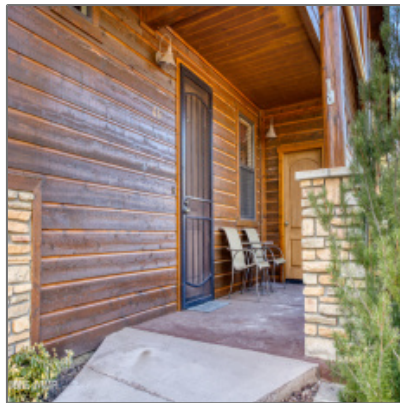

AZ JOSH

661 Spirea Lane, Show Low, Arizona 85901

1,212 Sqft - 661 Spirea Lane, Show Low, Arizona
85901

Interior details

✓ Kitchen: **Built-in Dishwasher, Disposal, Electric Range, Microwave**

✓ Fireplace: **Fireplace**