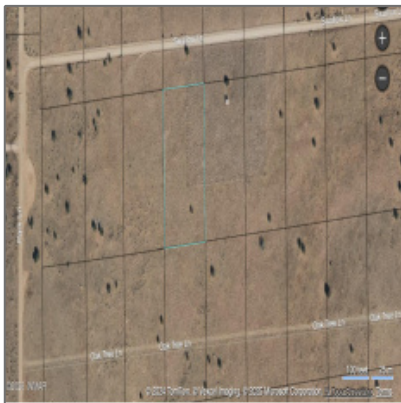

AZ JOSH

7541 Swallow Lane,
Snowflake, Arizona 85937

- 7541 Swallow Lane, Snowflake, Arizona 85937

Property [details](#)

Timestamp: **01.20.2025
21:19:38**

Status: **Active**

Area: **Snowflake**

Lot Dimensions: **54886.00**

Neighborhood / Subdivision: **Silver Creek Acres**

School District: **Snowflake**

Country: **US**

State: **AZ**

City: **Snowflake**

Zipcode: **85937**

Trees on property:	Yes
Power available:	No
Water available:	No
County:	Navajo