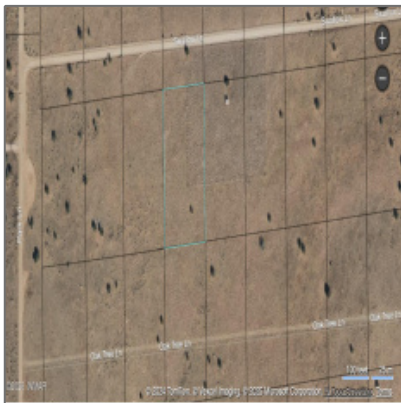

**AZ JOSH**

7541 Swallow Lane,  
Snowflake, Arizona 85937

- 7541 Swallow Lane, Snowflake, Arizona 85937

### Property [details](#)

Timestamp: **01.20.2025  
21:19:38**

Status: **Active**

Area: **Snowflake**

Lot Dimensions: **Irregular**

Zoning: **Gu County**

Tax Year: **2019**

Waterfront: **No**

### Neighborhood / [Community](#)

Neighborhood / Subdivision: **Silver Creek Acres**

School District: **Snowflake**

Country: **US**

State: **AZ**

City: **Snowflake**

Zipcode: **85937**

property: