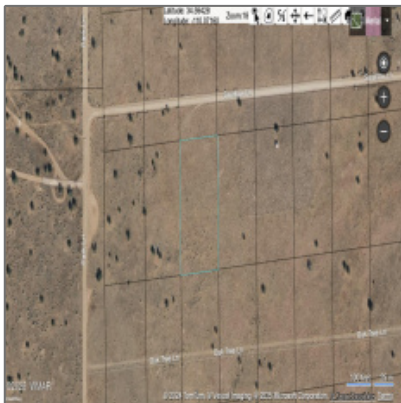

**AZ JOSH**

7529 Swallow Lane,  
Snowflake, Arizona 85937

- 7529 Swallow Lane, Snowflake, Arizona 85937

### Property [details](#)

Timestamp: **01.20.2025  
21:13:07**

Status: **Active**

Area: **Snowflake**

Lot Dimensions: **54886.00**

Zoning: **Agricultural**

Taxes: **26.92**

Tax Year: **2024**

### Neighborhood / [Community](#)

Neighborhood / Subdivision: **Silver Creek Acres**

School District: **Snowflake**

Country: **US**

State: **AZ**

City: **Snowflake**

Zipcode: **85937**

Trees on property:	<b>No</b>
Power available:	<b>No</b>
Water available:	<b>No</b>
County:	<b>Navajo</b>