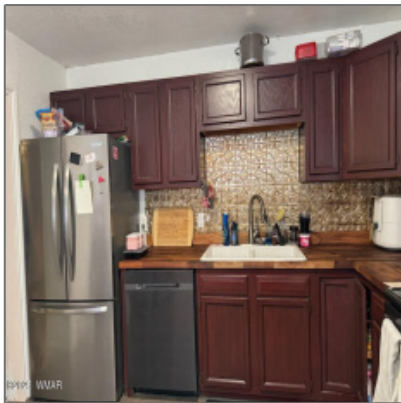

AZ JOSH

440 Stratton, Show Low, Arizona 85901

1,805 Sqft - 440 Stratton, Show Low, Arizona
85901

Interior [details](#)

✓	Basement	
✓	Kitchen:	Built-in Dishwasher, Disposal, Electric Range, Microwave, Pantry, Refrigerator
✓	Fireplace:	Fireplace
Interior Features:		Smoke Detector,split Bedroom
✓	Heating System:	Forced Air, Natural Gas