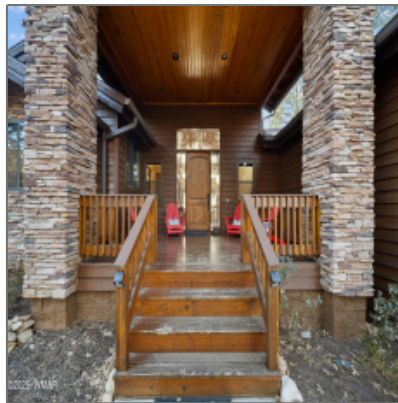

AZ JOSH

810 Rockcross Lane, Show Low, Arizona 85901

2,480 Sqft - 810 Rockcross Lane, Show Low, Arizona 85901

Interior details

✓ Kitchen:	Built-in Dishwasher, Disposal, Microwave, Pantry, Refrigerator, Double Oven, Gas Range
✓ Fireplace:	Pellet
✓ Parking:	2
Interior Features:	Dual Pane Windows, master Bedroom Down, split Bedroom, vaulted Ceiling
✓ Heating System:	Forced Air, Pellet, Natural Gas
✓ Cooling System:	Central A/c

HOA:	Yes
HOA Fees:	925.00
Exterior Features:	Cul-de-sac Lot,deck,deck - Covered,gated Community,gutters/down Spouts,in The Trees,landscaped,on The Fairway,panoramic View,street Paved,tall Pines On Lot
Garage/Carport:	Yes
County:	Navajo
Trees on Property:	Yes
Property Adjoins:	Private
Directions To Property:	Enter Torreon from 260, Enter "Tollgate" Nei
HOA Frequency:	Quarterly