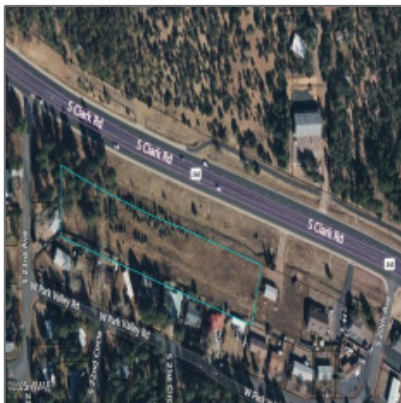

**AZ JOSH**

580 Clark Road, Show  
Low, Arizona 85901

- 580 Clark Road, Show Low, Arizona 85901

### Property [details](#)

Timestamp: **01.07.2025  
16:04:29**

Status: **Active**

Area: **Show Low**

Direction: **S**

Lot Dimensions: **93218.00**

Zoning: **Commercial**

Taxes: **1252.26**