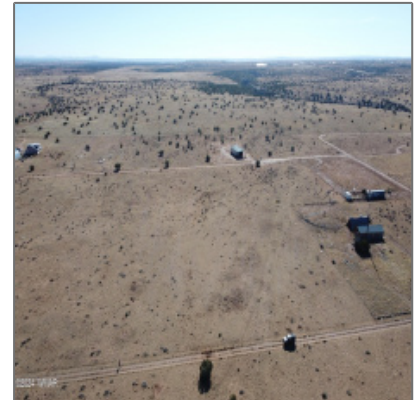

AZ JOSH

7545 Maple Street,
Snowflake, Arizona 85937

- 7545 Maple Street, Snowflake, Arizona 85937

Property [details](#)

Timestamp: **12.16.2024
12:42:02**

Status: **Active**

Area: **Snowflake**

Lot Dimensions: **54886.00**

Neighborhood / Subdivision: **Silver Creek Acres**

School District: **Snowflake**

Country: **US**

State: **AZ**

City: **Snowflake**

Zipcode: **85937**

Trees on property:	Yes
Power available:	No
Water available:	No
County:	Navajo