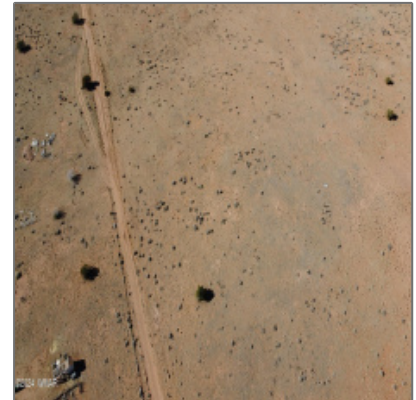

AZ JOSH

7558 Birch Lane,
Snowflake, Arizona 85937

- 7558 Birch Lane, Snowflake, Arizona 85937

Property [details](#)

Timestamp: **12.16.2024
12:43:03**

Status: **Active**

Area: **Snowflake**

Lot Dimensions: **Irregular**