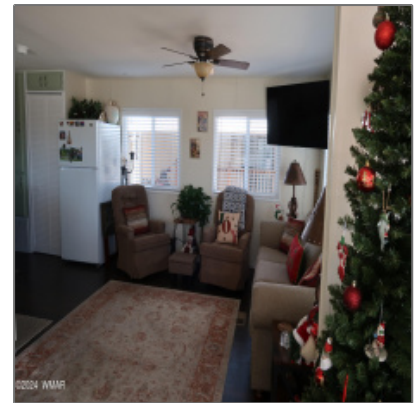

AZ JOSH

1870 Fairway, Show Low,
Arizona 85901

700 Sqft - 1870 Fairway, Show Low, Arizona
85901

Interior [details](#)

✓ Kitchen:	Disposal, Microwave, Pantry, Refrigerator, Gas Range
Interior Features:	Furnished, smoke Detector
✓ Heating System:	Forced Air, Electric
✓ Cooling System:	Central A/c