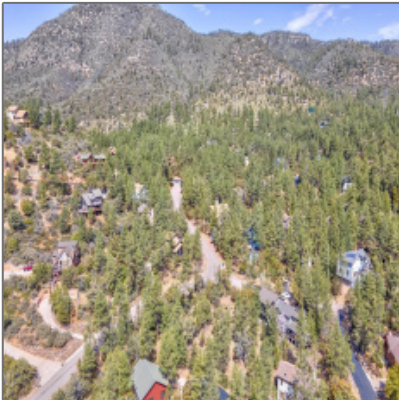

**AZ JOSH**

189 Willow Drive Ext, Pine,  
Arizona 85544

- 189 Willow Drive Ext, Pine, Arizona 85544

### Property [details](#)

Timestamp: **01.23.2025  
13:31:09**

Property Sub-Type: **Residential**

Status: **Active**

Assessments: **0.00**

Area: **Pine**

Direction: **N**

Lot Dimensions: **38.63'x31'x157.44'x  
143.66'**

### Neighborhood / [Community](#)

Neighborhood / Subdivision: **Portal 3**

Country: **US**

State: **AZ**

City: **Pine**

Zipcode: **85544**

View:	<b>Yes</b>
Foreclosure:	<b>No</b>
Short Sale:	<b>No</b>
HOA:	<b>Yes</b>
List Type:	<b>Exclusive Ars</b>
Exterior Features: N/A - Other:	<b>Extra Water Storage</b>
Exterior Features:	<b>View Of Mountains</b>
Property Features:	<b>Partially Fenced</b>