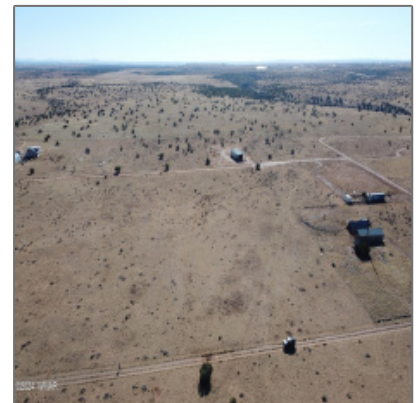

AZ JOSH

7545 Maple Street,
Snowflake, Arizona 85937

- 7545 Maple Street, Snowflake, Arizona 85937

Property [details](#)

Timestamp: **12.05.2024
13:26:03**

Status: **Active**

Area: **Snowflake**

Lot Dimensions: **54886.00**

Neighborhood / Subdivision: **Silver Creek Acres**

School District: **Snowflake**

Country: **US**

State: **AZ**

City: **Snowflake**

Zipcode: **85937**

Trees on property:	Yes
Power available:	No
Water available:	No
County:	Navajo