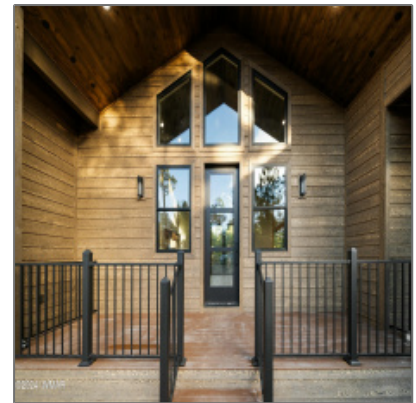

AZ JOSH

3020 Alpine Ridge Road,
Show Low, Arizona 85901

1,926 Sqft - 3020 Alpine Ridge Road, Show Low,
Arizona 85901

Interior details

✓ Kitchen:	Built-in Dishwasher, Disposal, Microwave, Refrigerator, Gas Range
✓ Fireplace:	Fireplace
✓ Parking:	2
Interior Features:	Dual Pane Windows, master Bedroom Down, smoke Detector, split Bedroom, vaulted Ceiling, wet Bar, wine Storage
✓ Heating System:	Forced Air, Natural Gas
✓ Cooling System:	Central A/c

HOA:	No
Exterior Features:	Deck - Covered,gutters/down Spouts,in The Trees,landscaped,street Paved,tall Pines On Lot
Garage/Carport:	Yes
County:	Navajo
Trees on Property:	Yes
Property Adjoins:	Private
Directions To Property:	Old Linden Rd. to entrance of Needles Creek, first