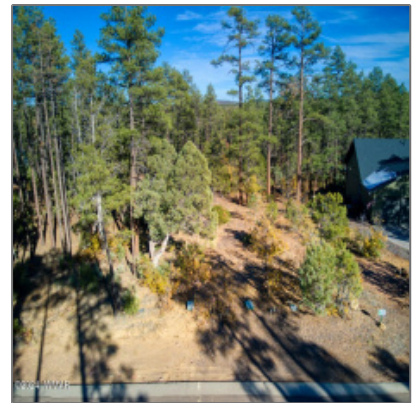

AZ JOSH

1825 Pleasant View Drive, Show Low, Arizona 85901

- 1825 Pleasant View Drive, Show Low, Arizona
85901

Property [details](#)

Timestamp: **11.18.2024
09:38:12**

Status: **Active**

Area: **Show Low**

Direction: **S**

Neighborhood /
Subdivision: **Sierra Pines**

School District: **Show Low**

Country: **US**

State: **AZ**

City: **Show Low**

Zipcode: **85901**

HOA Fees:	138.00
Exterior Features: N/A - Other:	Heavily Treed, juniper/pinon, tall Pines
Trees on property:	Yes
Power available:	Yes
Water available:	Yes
County:	Navajo