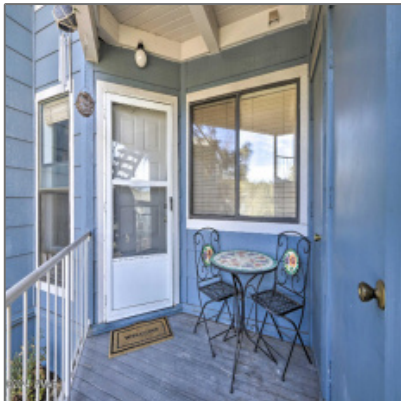

AZ JOSH

2700 White Mountain
Road, Show Low, Arizona
85901

500 Sqft - 2700 White Mountain Road, Show Low,
Arizona 85901

Interior details

✓ Kitchen:	Built-in Dishwasher, Disposal, Electric Range, Microwave, Pantry
✓ Fireplace:	Fireplace
Interior Features:	Dual Pane Windows, master Bedroom Down, smoke Detector, split Bedroom, vaulted Ceiling
✓ Heating System:	Electric
✓ Cooling System:	Window Unit