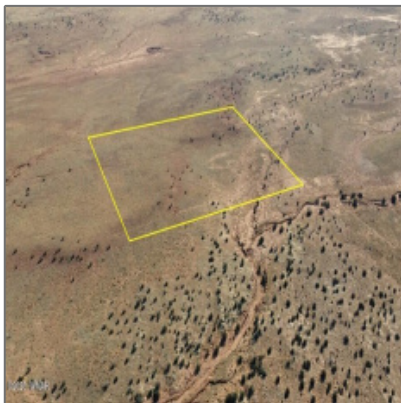

AZ JOSH

8028 Dawn Star Trail, Snowflake, Arizona 85937

- 8028 Dawn Star Trail, Snowflake, Arizona 85937

Property [details](#)

Timestamp: **01.14.2025
15:03:39**

Status: **Active**

Area: **Snowflake**

Zoning: **Ru-20**

Neighborhood / Subdivision: **Ranch of the White Mountains**

School District: **Snowflake**

Country: **US**

State: **AZ**

City: **Snowflake**

Zipcode: **85937**

property:

Power available: **No**