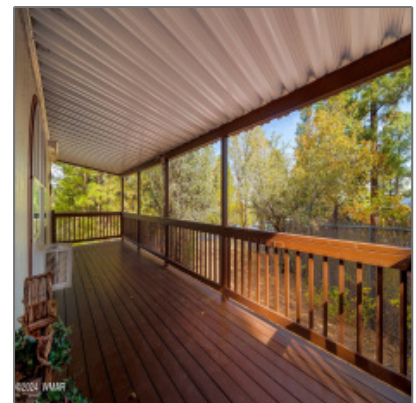

AZ JOSH

2325 Sylvester Circle, Show Low, Arizona 85901

1,120 Sqft - 2325 Sylvester Circle, Show Low,
Arizona 85901

Interior details

✓ Kitchen:	Built-in Dishwasher, Microwave, Refrigerator, Gas Range
✓ Fireplace:	Fireplace
Interior Features:	Master Bedroom Down,smoke Detector,split Bedroom
✓ Heating System:	Forced Air, Natural Gas
✓ Cooling System:	Window Unit

Exterior Features: **Deck - Covered,in The Trees,patio - Covered,rv Hook-up,street Paved,tall Pines On Lot,utility Building**

Garage/Carport: **No**

CoListingOffice Name: **West USA Realty**

County: **Navajo**