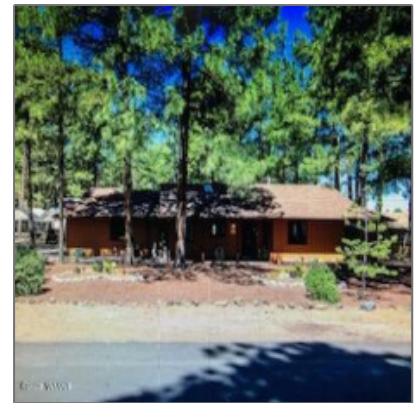

AZ JOSH

5260 Trail End Road,
Lakeside, Arizona 85929

1,423 Sqft - 5260 Trail End Road, Lakeside,
Arizona 85929

Property [details](#)

Timestamp:	10.31.2024 18:29:33
Property Sub-Type:	Site-built
Status:	Active
Area:	Lakeside
Lot Dimensions:	54450.00
HOA Fees:	0.00
Agent ID:	2014050214021144 3201000000
Office ID:	2014050212580338 7153000000
List Type:	Exclusive Ars