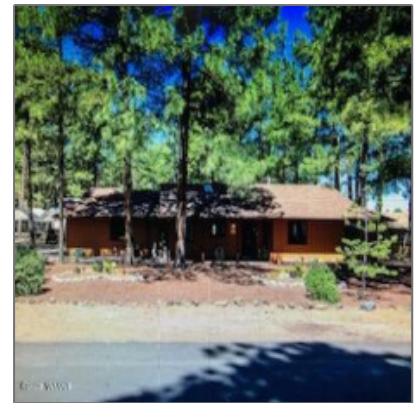

AZ JOSH

5260 Trail End Road,
Lakeside, Arizona 85929

1,423 Sqft - 5260 Trail End Road, Lakeside,
Arizona 85929

Property [details](#)

Timestamp: **11.11.2024
11:49:34**

Property Sub-Type: **Site-built**

Status: **Active**