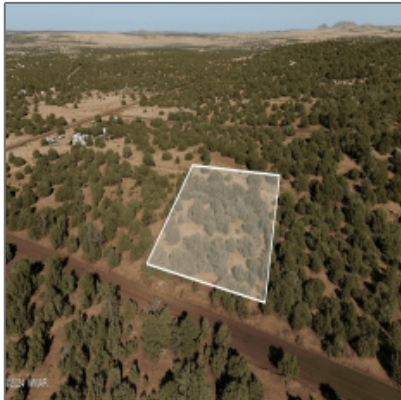

**AZ JOSH**

20 County Road 3035,  
Concho, Arizona 85924

- 20 County Road 3035, Concho, Arizona 85924

### Property [details](#)

Timestamp: **10.28.2024  
13:06:11**

Status: **Active**

Area: **Concho**

Lot Dimensions: **49658.00**

Zoning: **Gu County**

Tax Year: **2019**

Waterfront: **No**

### Neighborhood / [Community](#)

Neighborhood / Subdivision: **Park Show Low**

School District: **Concho**

Country: **US**

State: **AZ**

City: **Concho**

Zipcode: **85924**

property: