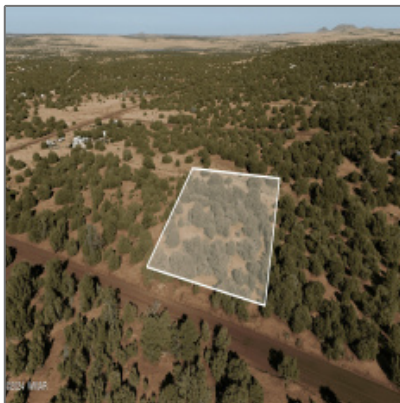

AZ JOSH

20 County Road 3035,
Concho, Arizona 85924

- 20 County Road 3035, Concho, Arizona 85924

Property [details](#)

Timestamp: **10.28.2024
13:06:11**

Status: **Active**

Area: **Concho**

Lot Dimensions: **49658.00**

Neighborhood / Subdivision: **Park Show Low**

School District: **Concho**

Country: **US**

State: **AZ**

City: **Concho**

Zipcode: **85924**

Trees on property:	No
Power available:	No
Water available:	No
County:	Apache