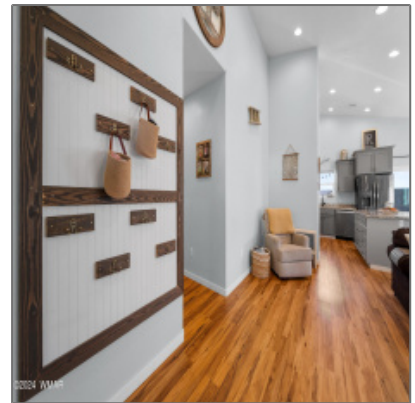

AZ JOSH

1961 Pebble Beach Drive, Show Low, Arizona 85901

1,600 Sqft - 1961 Pebble Beach Drive, Show Low,
Arizona 85901

Interior details

✓ Kitchen:	Built-in Dishwasher, Disposal, Microwave, Pantry, Refrigerator, Freezer, Gas Range
✓ Parking:	2
Interior Features:	Dual Pane Windows, fire Alarm, master Bedroom Down, smoke Detector, vaulted Ceiling
✓ Heating System:	Forced Air, Electric, Natural Gas
✓ Cooling System:	Central A/c