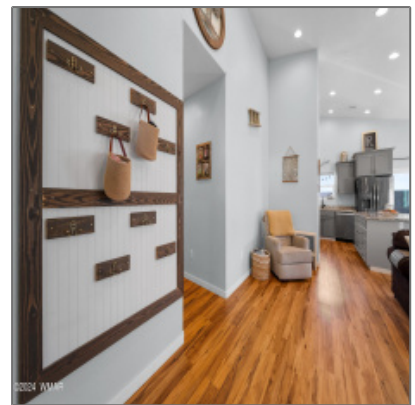

AZ JOSH

1961 Pebble Beach Drive, Show Low, Arizona 85901

1,600 Sqft - 1961 Pebble Beach Drive, Show Low,
Arizona 85901

Interior details

✓ Kitchen:	Built-in Dishwasher, Disposal, Microwave, Pantry, Refrigerator, Freezer, Gas Range
✓ Parking:	2
✓ Heating System:	Forced Air, Electric, Natural Gas
✓ Cooling System:	Central A/c