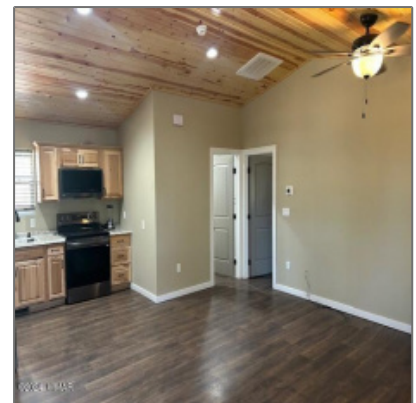

AZ JOSH

1011 Pine Ridge Drive,
Show Low, Arizona 85901

732 Sqft - 1011 Pine Ridge Drive, Show Low,
Arizona 85901

Interior [details](#)

✓ Kitchen:	Electric Range, Microwave, Refrigerator
Interior Features:	Dual Pane Windows,smoke Detector,vaulted Ceiling
✓ Heating System:	Forced Air, Electric
✓ Cooling System:	Central A/c