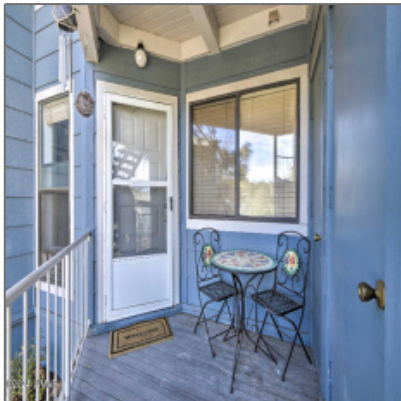

AZ JOSH

2700 White Mountain
Road, Show Low, Arizona
85901

500 Sqft - 2700 White Mountain Road, Show Low,
Arizona 85901

Interior details

✓ Kitchen:	Built-in Dishwasher, Disposal, Electric Range, Microwave, Pantry
✓ Fireplace:	Fireplace
Interior Features:	Master Bedroom Down,smoke Detector
✓ Heating System:	Electric
✓ Cooling System:	Window Unit