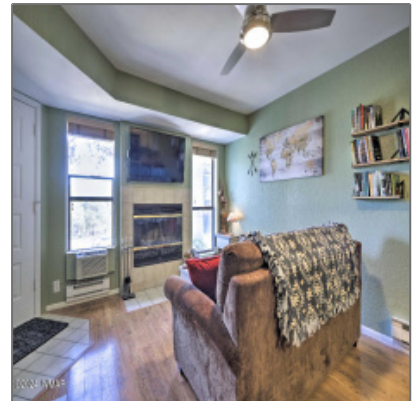

AZ JOSH

2700 White Mountain
Road, Show Low, Arizona
85901

500 Sqft - 2700 White Mountain Road, Show Low,
Arizona 85901

Interior details

✓ Kitchen:	Built-in Dishwasher, Disposal, Electric Range, Microwave, Pantry
✓ Fireplace:	Fireplace
Interior Features:	Master Bedroom Down,smoke Detector
✓ Heating System:	Electric
✓ Cooling System:	Window Unit