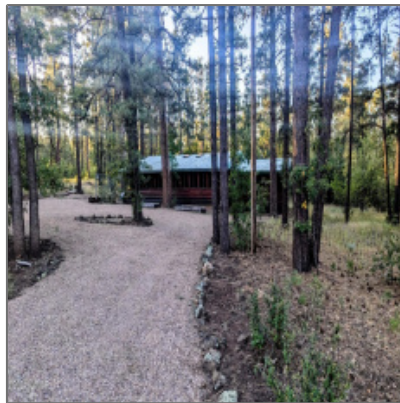

**AZ JOSH**

219 Yeager Lane,  
Lakeside, Arizona 85929

1,384 Sqft - 219 Yeager Lane, Lakeside, Arizona  
85929

HOA:	<b>No</b>
Exterior Features:	<b>Deck,gutters/down Spouts,in The Trees,street Paved,tall Pines On Lot</b>
Garage/Carport:	<b>No</b>
County:	<b>Navajo</b>
Trees on Property:	<b>Yes</b>
Property Adjoins:	<b>Private,USFS</b>
Directions To Property:	<b>HWY 260, WEST ON YEAGER LN, HOUSE ON LEFT</b>

### Construction [details](#)

Construction: N/A - Other:	<b>Wood Frame</b>
Floor Type:	<b>Carpet,linoleum</b>
Roof:	<b>Metal,pitched</b>
Style:	<b>Cabin,log Sided,single Level</b>