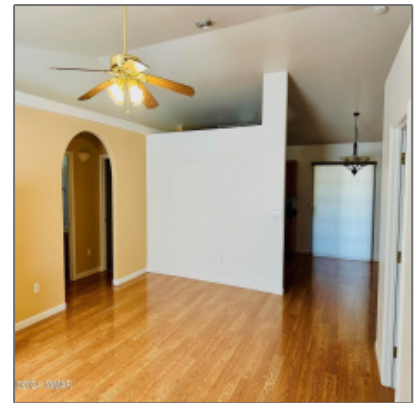

AZ JOSH

1770 Nikolaus, Show Low,
Arizona 85901

1,326 Sqft - 1770 Nikolaus, Show Low, Arizona
85901

Interior details

✓ Kitchen: **Built-in Dishwasher, Refrigerator**

✓ Parking: **2**

Interior Features: **Master Bedroom Down, smoke Detector**