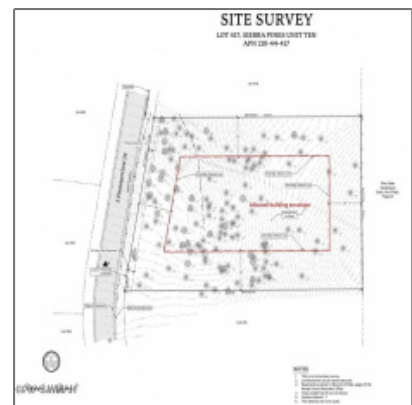

AZ JOSH

2075 Pleasant View Drive, Show Low, Arizona 85901

- 2075 Pleasant View Drive, Show Low, Arizona
85901

Property [details](#)

Timestamp:	03.18.2025 14:04:02
Status:	Active
Area:	Show Low
Direction:	S
Lot Dimensions:	47480.00
Zoning:	Residential
Taxes:	898.00
Tax Year:	2024
Waterfront:	No
Short Sale:	No
HOA:	Yes

Neighborhood / [Community](#)

Neighborhood / Subdivision:	Sierra Pines
School District:	Show Low
Country:	US
State:	AZ
City:	Show Low
Zipcode:	85901

HOA Fees:	115.00
Exterior Features: N/A - Other:	Heavily Treed
Trees on property:	Yes
Power available:	Yes
Water available:	Yes
County:	Navajo