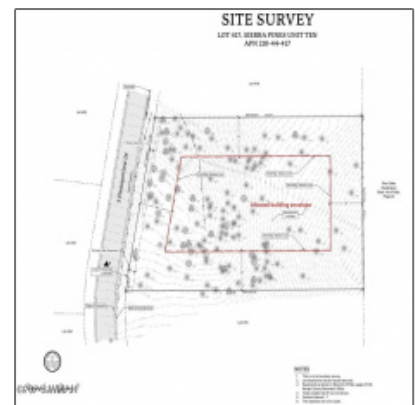

## 2075 Pleasant View Drive, Show Low, Arizona 85901

- 2075 Pleasant View Drive, Show Low, Arizona  
85901

### Property [details](#)

Timestamp: **10.01.2024  
15:47:00**

Status: **Active**

Area: **Show Low**

Direction: **S**

Lot Dimensions: **47480.00**

Zoning: **Residential**

Taxes: **898.00**