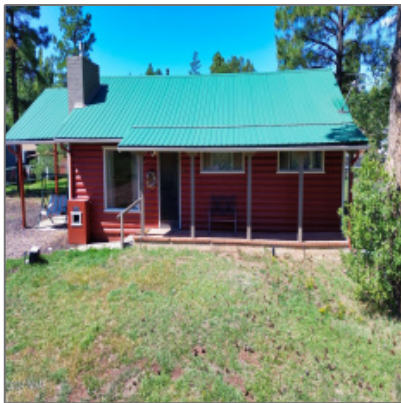

**AZ JOSH**

2112 Bonney Lane,  
Pinetop, Arizona 85935

1,160 Sqft - 2112 Bonney Lane, Pinetop, Arizona  
85935

UnBranded Virtual Tour: <https://3d.fireground.com/page/west-usa/2112-bonney-In-pinetop-lakeside-az-85935-usa?branded=0>

Exterior Features: **Covered Patio,covered Porch/deck,drip System,landscaped,patio,porch/deck,sprinklers,view Of Mountains**

### Construction [details](#)

Construction: **Wood Frame**  
N/A - Other:

Floor Type: **Vinyl**

Roof: **Metal,pitched**

Style: **1st Level,log Sided,single Level**