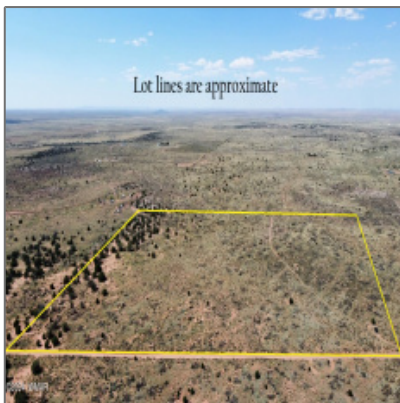

AZ JOSH

8376 Juniper Berry Trl, Snowflake, Arizona 85937

- 8376 Juniper Berry Trl, Snowflake, Arizona
85937

Property [details](#)

Timestamp:	09.20.2024 16:51:16
Status:	Active
Area:	Snowflake
Zoning:	Ru-20
Taxes:	167.80
Tax Year:	2023
Waterfront:	No
Short Sale:	No
HOA:	No
Exterior Features: Other:	Juniper/pinon, mixed, scrub

Neighborhood / [Community](#)

Neighborhood / Subdivision:	Ranch of the White Mountains
School District:	Snowflake
Country:	US
State:	AZ
City:	Snowflake
Zipcode:	85937

Trees on property:	Yes
Power available:	No
Water available:	No
County:	Navajo