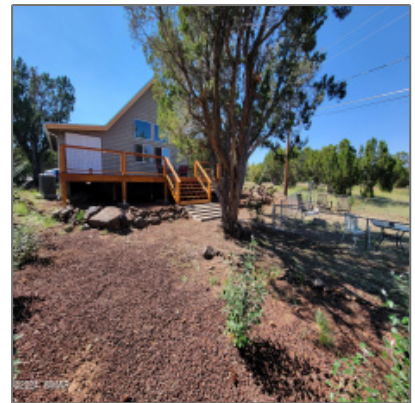

AZ JOSH

1938 Conchas Place, Show Low, Arizona 85901

1,173 Sqft - 1938 Conchas Place, Show Low,
Arizona 85901

Interior [details](#)

✓ Kitchen:	Built-in Dishwasher, Disposal, Electric Range, Microwave, Refrigerator
Interior Features:	Dual Pane Windows, master Bedroom Down, smoke Detector, vaulted Ceiling
✓ Heating System:	Forced Air, Electric
✓ Cooling System:	Central A/c

HOA: **No**

Exterior Features: **Cul-de-sac Lot,deck,in The Trees,panoramic View,rv Hook-up**

Garage/Carport: **No**

County: **Navajo**

Trees on Property: **Yes**

Property Adjoins: **Private**

Directions To Property: **From Show Low, Turn right onto White Mountain Lake**

Construction [details](#)

Construction: **Log Home,wood**
N/A - Other: **Frame**

Floor Type: **Laminate,vinyl**

Roof: **Pitched,shingle**

Style: **1st Level**

Neighborhood / [Community](#)

Neighborhood / Subdivision: **White Mountain Lakes**