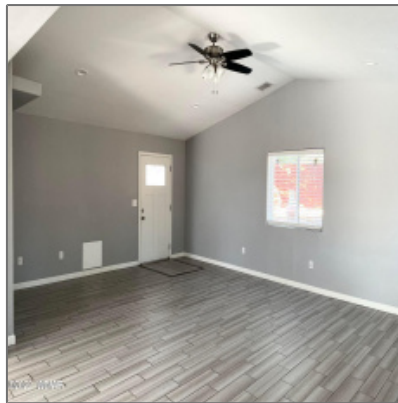

## 780 Fairway Drive, Show Low, Arizona 85901

1,958 Sqft - 780 Fairway Drive, Show Low,  
Arizona 85901