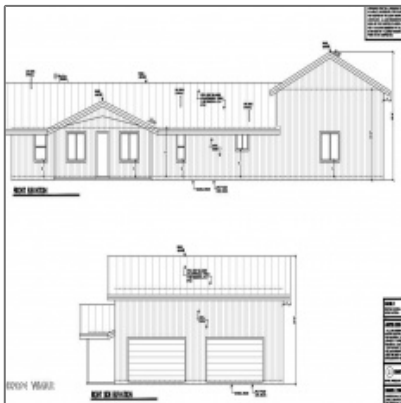

AZ JOSH

8387 High Plains Rd, Show Low, Arizona 85901

- 8387 High Plains Rd, Show Low, Arizona 85901

Property [details](#)

Timestamp:	08.22.2024 13:52:52
Status:	Active
Area:	Shumway
Zoning:	Gu County
Taxes:	1966.02
Tax Year:	2019
Waterfront:	No
Short Sale:	No
HOA:	No
Exterior Features: N/A - Other:	Juniper/pinon, mixe d
Trees on	Yes