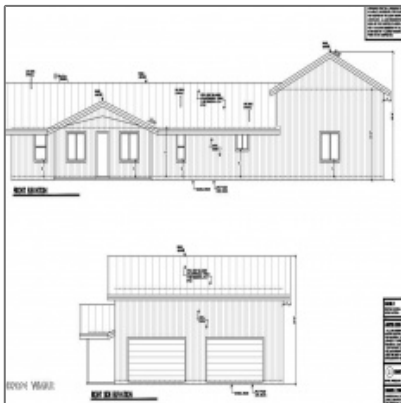

## 8387 High Plains Rd, Show Low, Arizona 85901

- 8387 High Plains Rd, Show Low, Arizona 85901

### Property [details](#)

Timestamp:	<b>08.22.2024 13:52:52</b>
Status:	<b>Active</b>
Area:	<b>Shumway</b>
Zoning:	<b>Gu County</b>
Taxes:	<b>685.00</b>
Tax Year:	<b>2019</b>
Waterfront:	<b>No</b>
Short Sale:	<b>No</b>
HOA:	<b>No</b>
Exterior Features: Other:	<b>Juniper/pinon, mixed</b>
Trees on	<b>Yes</b>