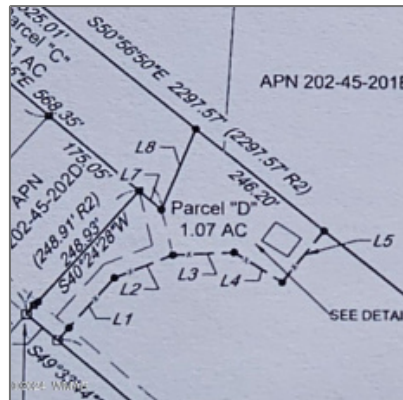

AZ JOSH

TBD Parcel C Caldwell Canyon Road, Snowflake, Arizona 85937

- TBD Parcel C Caldwell Canyon Road, Snowflake,
Arizona 85937

Property [details](#)

Timestamp: **08.21.2024
13:00:43**

Status: **Active**

Area: **Snowflake**

Lot Dimensions: **64904.00**

Zoning: **Gu County**

Taxes: **1966.02**

Tax Year: **2019**

Waterfront: **No**

Short Sale: **No**

HOA: **No**