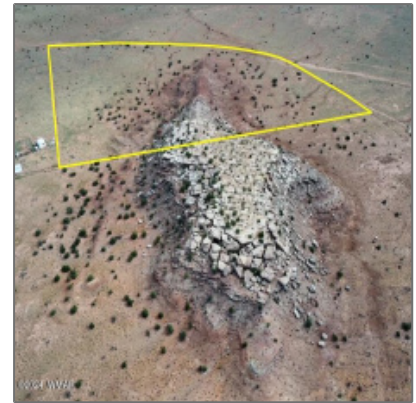

AZ JOSH

2345 Ridgeview Ranch
Drive, Snowflake, Arizona
85937

- 2345 Ridgeview Ranch Drive, Snowflake, Arizona
85937

Property [details](#)

Timestamp:	11.12.2024 18:05:26
Status:	Active
Area:	Snowflake
Direction:	W
Lot Dimensions:	1822986.00
Zoning:	Municipal
Taxes:	261.39
Tax Year:	2023
Waterfront:	No
Short Sale:	No

Neighborhood / [Community](#)

Neighborhood / Subdivision:	Snowflake Ranches
School District:	Snowflake
Country:	US
State:	AZ
City:	Snowflake
Zipcode:	85937

HOA: **No**

Exterior Features: N/A - **Juniper/pinon, meadow, mixed, scrub**
Other: