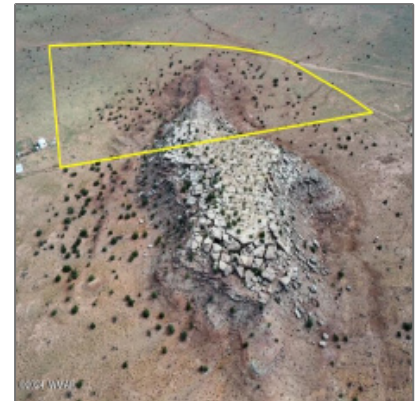

AZ JOSH

2345 Ridgeview Ranch
Drive, Snowflake, Arizona
85937

- 2345 Ridgeview Ranch Drive, Snowflake, Arizona
85937

Property [details](#)

Timestamp:	03.17.2025 10:40:05
Status:	Active
Area:	Snowflake
Direction:	W
Lot Dimensions:	1822986.00
Zoning:	Municipal
Taxes:	261.39
Tax Year:	2023
Waterfront:	No
Short Sale:	No

Neighborhood / [Community](#)

Neighborhood / Subdivision:	Snowflake Ranches
School District:	Snowflake
Country:	US
State:	AZ
City:	Snowflake
Zipcode:	85937

HOA: **No**

Exterior Features: N/A - **Juniper/pinon, meadow, mixed, scrub**
Other: