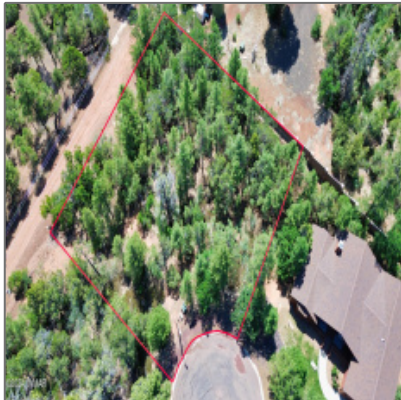

**AZ JOSH**

2291 Evergreen Lane,  
Show Low, Arizona 85901

- 2291 Evergreen Lane, Show Low, Arizona 85901

### Property [details](#)

Timestamp: **09.09.2024  
13:25:14**

Status: **Active**

Area: **Show Low**

Lot Dimensions: **110.41x213.77x197.  
92**

Zoning: **Gu County**

Tax Year: **2019**

Waterfront: **No**

### Neighborhood / [Community](#)

Neighborhood / Subdivision: **Evergreen Estates**

School District: **Blue Ridge**

Country: **US**

State: **AZ**

City: **Show Low**

Zipcode: **85901**

Trees on property:	<b>Yes</b>
Power available:	<b>Yes</b>
Water available:	<b>Yes</b>
County:	<b>Navajo</b>