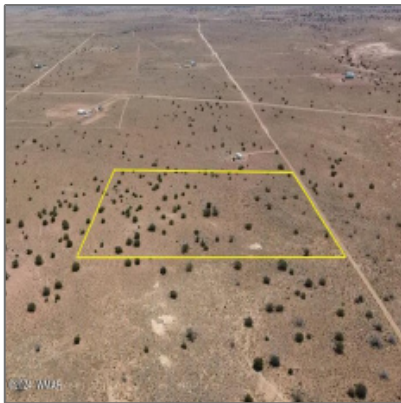

AZ JOSH

7660 Silver Creek Trail, Snowflake, Arizona 85937

- 7660 Silver Creek Trail, Snowflake, Arizona
85937

Property [details](#)

Timestamp:	08.29.2024 17:47:12
Status:	Active
Area:	Snowflake
Zoning:	Ru-20
Tax Year:	2023
Waterfront:	No
Short Sale:	No
HOA:	No
Exterior Features: N/A - Other:	Juniper/pinon, meadow, mixed, scrub
Trees on	Yes

Neighborhood / [Community](#)

Neighborhood / Subdivision:	Silver Creek Acres
School District:	Snowflake
Country:	US
State:	AZ
City:	Snowflake
Zipcode:	85937

property:

Power available: **No**

Water available: **Yes**