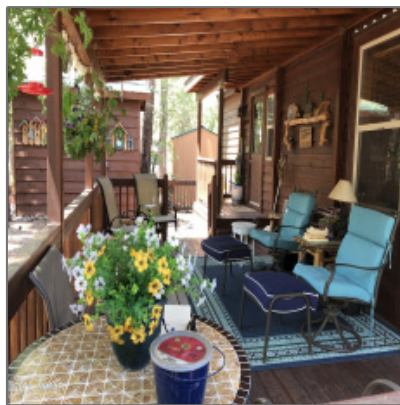

AZ JOSH

2341 Tenderfoot Trail, Show Low, Arizona 85901

374 Sqft - 2341 Tenderfoot Trail, Show Low,
Arizona 85901

Interior details

✓ Kitchen:	Disposal , Electric Range , Microwave , Refrigerator , Freezer
Interior Features:	Co Detector, dual Pane Windows, furnished, master Bedroom Down, smoke Detector, split Bedroom, vaulted Ceiling
✓ Heating System:	Forced Air , Electric
✓ Cooling System:	Central A/c

HOA:	Yes
HOA Fees:	450.00
Exterior Features:	Covered Patio,covered Porch/deck,in The Trees,patio,tall Pines On Lot,view Of Mountains
Garage/Carport:	No
County:	Navajo
Trees on Property:	Yes
Property Adjoins:	Private
Directions To Property:	From Hwy 260, go East on Vacation Village Dr., Lef
HOA Frequency:	Quarterly