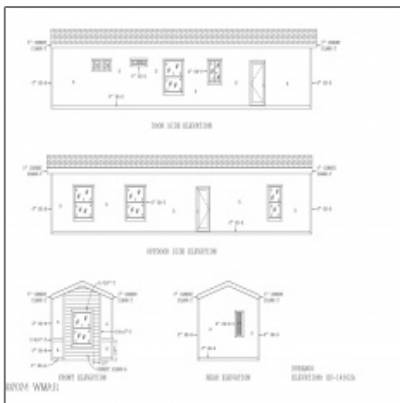

AZ JOSH

8403 Snowflake Circle, Show Low, Arizona 85901

746 Sqft - 8403 Snowflake Circle, Show Low,
Arizona 85901

Interior details

Interior Features:	Dual Pane Windows, master Bedroom Down, smoke Detector, split Bedroom, vaulted Ceiling
--------------------	---

✓ Heating System:	Bottled Gas
-------------------	-----------------------------

Property details

Timestamp:	08.29.2024 21:58:12
Property Sub-Type:	Factory Built
Status:	Active
Assessments:	0.00
Area:	Show Low
Lot Dimensions:	54450.00
Zoning:	Gu County
Tax Year:	2019
Short Sale:	No
HOA:	No
Exterior	Patio