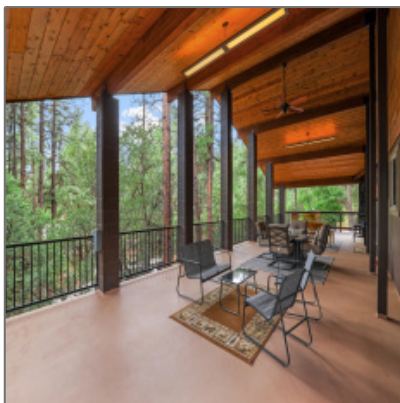

AZ JOSH

9021 WILD TURKEY Lane,
Strawberry, Arizona 85544

1,100 Sqft - 9021 WILD TURKEY Lane,
Strawberry, Arizona 85544

Interior details

✓ Kitchen:	Electric Range, Refrigerator, Dishwasher, Built In Microwave
✓ Fireplace	
✓ Parking:	0.00
Interior Features: N/A - Other:	Yes
Interior Features:	Dual Pane Window, master Main Floor, no Interior Steps
✓ Heating System:	Forced Air, Fireplace/woodstove

✓ Cooling System: **Central, Ceiling Fan**

Foreclosure: **No**
Short Sale: **No**
HOA: **No**
List Type: **Exclusive Ars**
Exterior Features: N/A - Other: **Extra Water Storage**
Exterior Features: **Patio**
Garage/Carport: **Attached,carport Only,rv Parking**
Property Features: **Chain Link,partially Fenced**
Directions To Property: **Hwy 87N, left on Fossil Creek, right on Rim Wood,**

Construction [details](#)

Construction: **Wood Frame**
N/A - Other:
Floor Type: **Wood**
Roof: **Asphalt/comp Shingle**
Siding: **Wood**
Style: **Cabin,single Level**

Other

Horses: **Yes**
Cooling: **Electric Refrig.,window Unit,central,ceiling Fan**
Heating: **Forced Air,propane**
Laundry: **Dryer,washer**