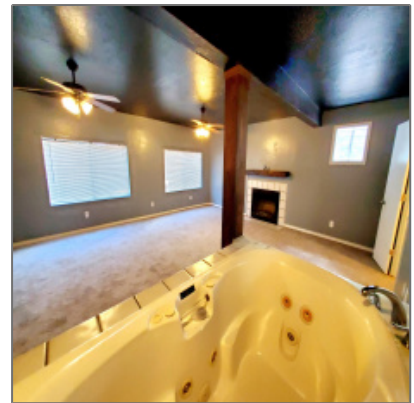

### Interior details

✓ Kitchen:	Refrigerator, Gas Range, Dishwasher, Built In Microwave, Kitchen Island
✓ Fireplace	
✓ Parking:	2
Interior Features: N/A - Other:	<b>Yes</b>
Interior Features:	<b>Dual Pane Windows, sky Lights, smoke Detector</b>
✓ Heating System:	Forced Air, Fireplace/woodstove, Propane