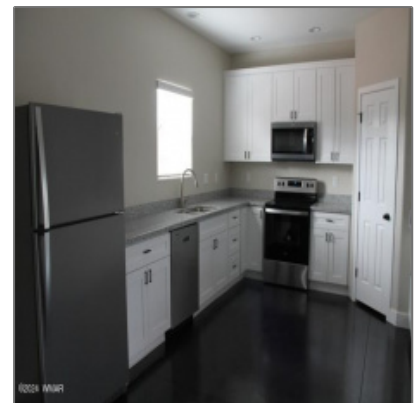

## 968 Full House Lane, Show Low, Arizona 85901

1,850 Sqft - 968 Full House Lane, Show Low,  
Arizona 85901