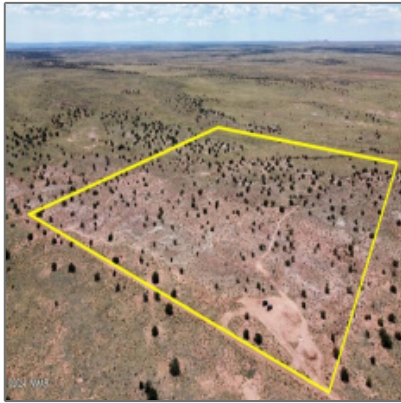

**AZ JOSH**

8444 Holly Trail,  
Snowflake, Arizona 85937

- 8444 Holly Trail, Snowflake, Arizona 85937

### Property [details](#)

Timestamp: **09.02.2024  
21:51:49**

Status: **Active**

Area: **Snowflake**

Lot Dimensions: **1765922.00**

Zoning: **Ru-20**

Tax Year: **2023**

Waterfront: **No**

### Neighborhood / [Community](#)

Neighborhood / Subdivision: **Ranch of the White Mountains**

School District: **Snowflake**

Country: **US**

State: **AZ**

City: **Snowflake**

Zipcode: **85937**

property: