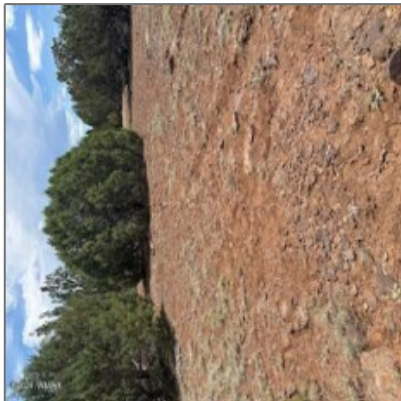

AZ JOSH

8278 8280 Elsinore Place,
White Mountain Lake,
Arizona 85912

- 8278 8280 Elsinore Place, White Mountain Lake,
Arizona 85912

Property [details](#)

Timestamp:	10.08.2024 16:07:26
Status:	Active
Area:	White Mountain Lakes
Lot Dimensions:	110.41x213.77x197. 92
Zoning:	Gu County
Taxes:	685.00
Tax Year:	2019
Waterfront:	No
Short Sale:	No

Neighborhood / [Community](#)

Neighborhood / Subdivision:	White Mountain Lakes
School District:	Show Low
Country:	US
State:	AZ
City:	White Mountain Lake
Zipcode:	85912