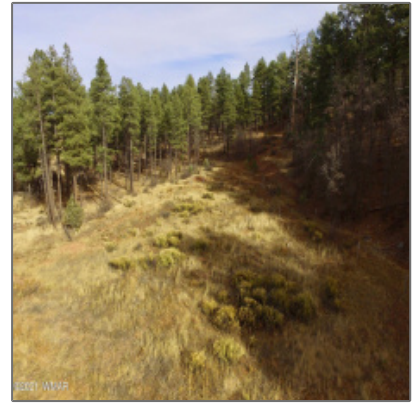

**AZ JOSH**

0000 AZ-260, Show Low,  
Arizona 85901

- 0000 AZ-260, Show Low, Arizona 85901

Property [details](#)

Timestamp:	<b>09.02.2024 21:48:17</b>
Status:	<b>Active</b>
Area:	<b>Show Low</b>
Zoning:	<b>Pud</b>
Taxes:	<b>3147.28</b>
Tax Year:	<b>2020</b>
Waterfront:	<b>No</b>
Short Sale:	<b>No</b>
HOA:	<b>No</b>
Exterior Features: N/A - Other:	<b>Heavily Treed, meadow, mixed, tall Pines</b>
Trees on	<b>Yes</b>

Neighborhood / [Community](#)

Neighborhood / Subdivision:	<b>Bison Ridge</b>
School District:	<b>Show Low</b>
Country:	<b>US</b>
State:	<b>AZ</b>
City:	<b>Show Low</b>
Zipcode:	<b>85901</b>

property:

Power available: **Yes**