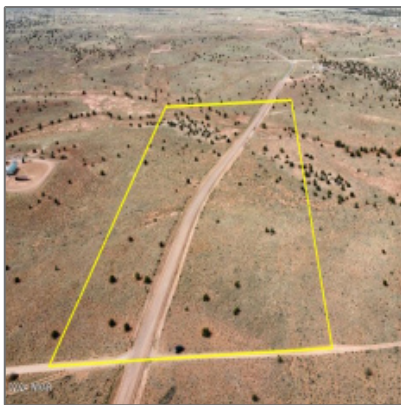

AZ JOSH

TBD Old Woodruff Road, Snowflake, Arizona 85937

- TBD Old Woodruff Road, Snowflake, Arizona
85937

Property [details](#)

Timestamp: **09.02.2024
21:51:34**

Status: **Active**

Area: **Snowflake**

Zoning: **Ru-20**

Tax Year: **2023**

Waterfront: **No**

Short Sale: **No**

HOA: **No**

Exterior Features: **Juniper/pinon, meadow, mixed**
N/A - Other:

Trees on: **Yes**

Neighborhood / [Community](#)

Neighborhood / Subdivision: **Woodridge Ranch**