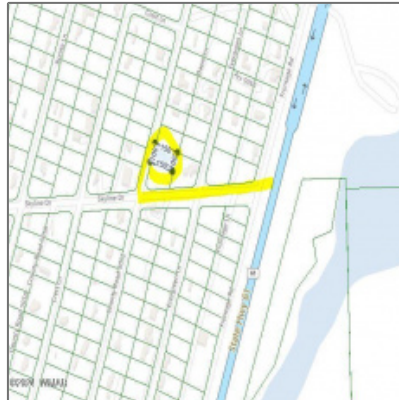

AZ JOSH

72 Dawn Lane, Concho,
Arizona 85924

- 72 Dawn Lane, Concho, Arizona 85924

Property [details](#)

Timestamp: **09.02.2024
21:51:28**

Status: **Active**

Area: **Concho**

Zoning: **Gu County**

Neighborhood /
Subdivision: **Concho Valley**

School District: **Concho**

Country: **US**

State: **AZ**

City: **Concho**

Zipcode: **85924**

Power available: **Yes**

Water available: **Yes**